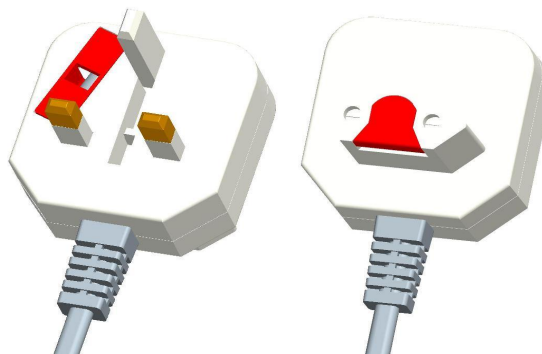

ONE2PLUG

One2plug Euro-version (ungrounded)

One2plug UK-version (ungrounded)

Technical data:		
One2Plug	UK	Europe
rated current	5A	2,5 A
rated voltage	250 V~	250 V~
fuse	5A fuse (BS 1362)	no fuse
design	non-rewireable	
applied flexible cable	H03VVH2-F 2x0,75 mm ²	
description	body of thermoplastic material as part of an complete cord set for class II appliances, Cloverleaf connector on other end.	
complies with	BS 1363 : Part 1 :1995 BS 5733:1995 IEC 60884-1:2002 DIN VDE 0620-1:2005 NF C 61-314:2003 RoHS	
certification marks	KEMA-KEUR / KEMA-KEUR <BS> certified !	